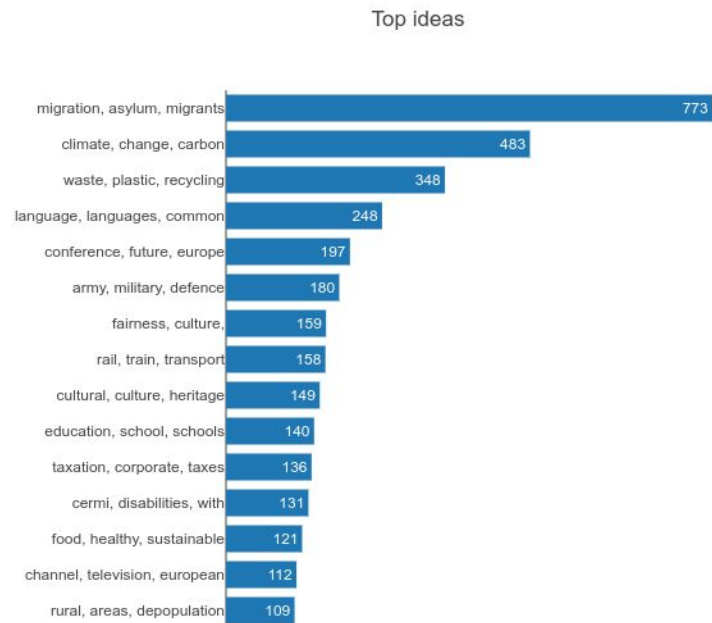

A grayscale photograph of a woman in the foreground speaking into a megaphone. She has her eyes closed and a focused expression. In the background, other people are visible, some with their hands raised, suggesting a public event or protest. The overall tone is one of active participation and communication.

Datathon COFE
Explore the citizens' propositions
by Make.org

MAKE.
ORG

Keyword Extraction

👉 Relevancy vs coverage balance

👉 Relevancy features:

- Consultation based Frequency features
- External corpus based frequency features
- POS tag based features
- NER based features
- Wikipedia based features

👉 Top 5 keywords by proposition

Clustering into top ideas

👉 Focus on top 100 ideas

👉 Main clustering steps:

- S-BERT embeddings
- UMAP projection => 150 dim.
- HDBSCAN clustering

👉 Cluster names:

- top 3 title words, tf-idf